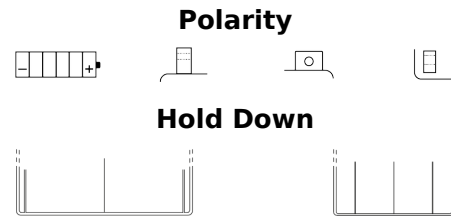

**Product overview**

Batteries for Motorcycles, ATVs, Snowmobiles, Garden

**Conventional E60-N30L-B**

Part number	E60-N30L-B
Technology	Flooded
EAN/GTIN	3661024033596
Voltage	12 V
Capacity	30.0 Ah
CCA	300 A
Length	185 mm
Width	130 mm
Height	170 mm
Box size	C68
Polarity	ETN 0
Terminal Type	M11
Hold Down	B0
Weights (subject of variation)	8.90 kg