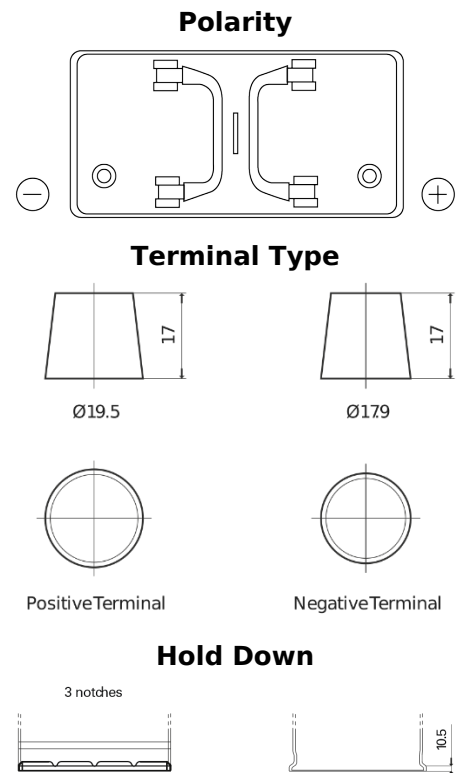

Product overview

Batteries for Trucks, Buses, Construction, Agriculture

StartPRO TG1102

Part number	TG1102
Technology	Flooded
EAN/GTIN	3661024055390
Voltage	12 V
Capacity	110 Ah
CCA	750 A
Length	349 mm
Width	175 mm
Height	235 mm
Box size	D02
Polarity	ETN 0
Terminal Type	EN taper post
Hold Down	B1
Weights (subject of variation)	25.40 kg