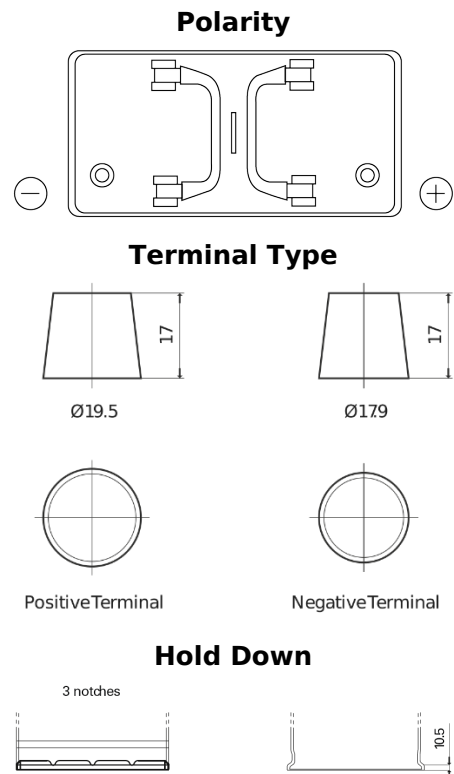

Product overview

Batteries for Trucks, Buses, Construction, Agriculture

StartPRO EG1102

| | |
|--------------------------------|---------------|
| Part number | EG1102 |
| Technology | Flooded |
| EAN/GTIN | 3661024035392 |
| Voltage | 12 V |
| Capacity | 110 Ah |
| CCA | 750 A |
| Length | 349 mm |
| Width | 175 mm |
| Height | 235 mm |
| Box size | D02 |
| Polarity | ETN 0 |
| Terminal Type | EN taper post |
| Hold Down | B1 |
| Weights (subject of variation) | 25.40 kg |