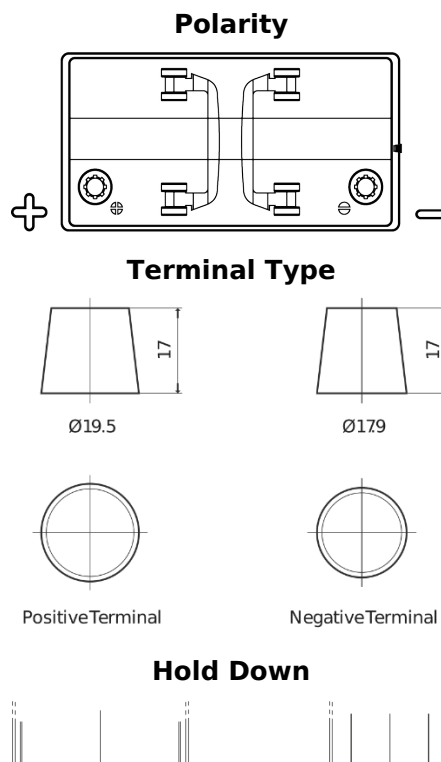

Product overview

Batteries for Marine and Leisure

Start EN850

Part number	EN850
Technology	Flooded
EAN/GTIN	3661024036078
Voltage	12 V
Capacity	110 Ah
CCA	750 A
MCA	850
Length	349 mm
Width	175 mm
Height	235 mm
Box size	D02
Polarity	ETN 1
Terminal Type	EN taper post
Hold Down	B0
Weights (subject of variation)	25.40 kg