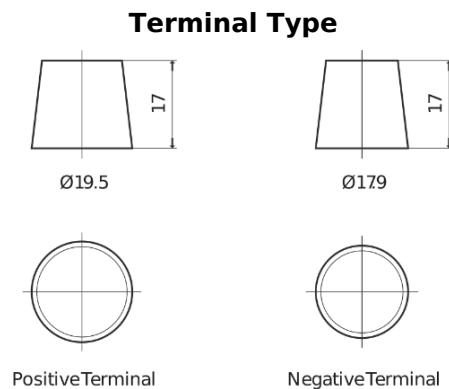

**Product overview**

Batteries for Trucks, Buses, Construction, Agriculture

**StartPRO DG2253**

Part number	DG2253
Technology	Flooded
EAN/GTIN	3661024026963
Voltage	12 V
Capacity	225.0 Ah
CCA	1200 A
Length	518 mm
Width	274 mm
Height	240 mm
Box size	D06
Polarity	ETN 3
Terminal Type	EN taper post
Hold Down	B0
Weights (subject of variation)	54.90 kg