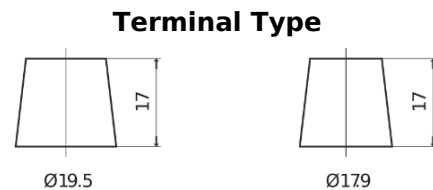

**Product overview**

Batteries for Trucks, Buses, Construction, Agriculture

**StartPRO DG1403**

Part number	DG1403
Technology	Flooded
EAN/GTIN	3661024025423
Voltage	12 V
Capacity	140.0 Ah
CCA	800 A
Length	513 mm
Width	189 mm
Height	223 mm
Box size	D04
Polarity	ETN 3
Terminal Type	EN taper post
Hold Down	B0
Weights (subject of variation)	34.10 kg