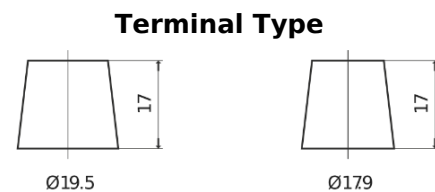

Product overview

Batteries for Trucks, Buses, Construction, Agriculture

StartPRO DG1403

Part number	DG1403
Technology	Flooded
EAN/GTIN	3661024025423
Voltage	12 V
Capacity	140.0 Ah
CCA	800 A
Length	513 mm
Width	189 mm
Height	223 mm
Box size	D04
Polarity	ETN 3
Terminal Type	EN taper post
Hold Down	B0
Weights (subject of variation)	34.10 kg