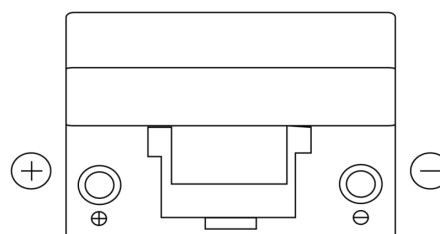

Product overview

Batteries for Cars

Power DB955

Part number	DB955
Technology	Flooded
EAN/GTIN	3661024024464
Voltage	12 V
Capacity	95.0 Ah
CCA	760 A
Length	306 mm
Width	173 mm
Height	222 mm
Box size	D31
Polarity	ETN 1
Terminal Type	EN taper post
Hold Down	Korean B1
Weights (subject of variation)	20.60 kg

Polarity

Terminal Type

Positive Terminal

Negative Terminal

Hold Down

Design, features and specifications are subject to change without notice. We disclaim any representation or warranty, express or implied, concerning the data or recommendations, and in no event shall be liable for any loss or damage claimed to have arisen as a result. Some products may not be available in your local market.