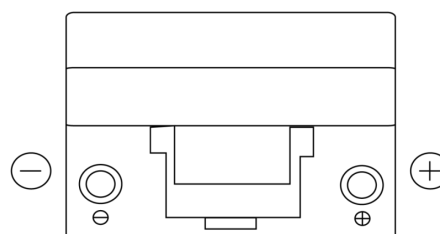

Product overview

Batteries for Cars

Power DB954

Part number	DB954
Technology	Flooded
EAN/GTIN	3661024024457
Voltage	12 V
Capacity	95.0 Ah
CCA	760 A
Length	306 mm
Width	173 mm
Height	222 mm
Box size	D31
Polarity	ETN 0
Terminal Type	EN taper post
Hold Down	Korean B1
Weights (subject of variation)	20.60 kg

Polarity

Terminal Type

Hold Down

Design, features and specifications are subject to change without notice. We disclaim any representation or warranty, express or implied, concerning the data or recommendations, and in no event shall be liable for any loss or damage claimed to have arisen as a result. Some products may not be available in your local market.