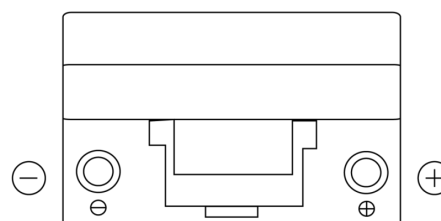

Product overview

Batteries for Cars

Power DB704

Part number	DB704
Technology	Flooded
EAN/GTIN	3661024024433
Voltage	12 V
Capacity	70.0 Ah
CCA	540 A
Length	270 mm
Width	173 mm
Height	222 mm
Box size	D26
Polarity	ETN 0
Terminal Type	EN taper post
Hold Down	Korean B1+B6
Weights (subject of variation)	16.10 kg

Polarity

Terminal Type

Hold Down

Design, features and specifications are subject to change without notice. We disclaim any representation or warranty, express or implied, concerning the data or recommendations, and in no event shall be liable for any loss or damage claimed to have arisen as a result. Some products may not be available in your local market.