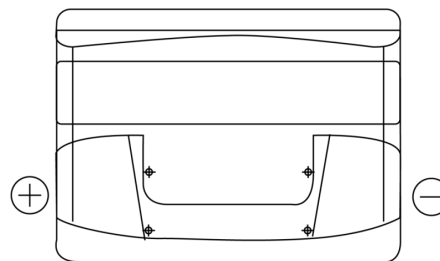

**Product overview**

Batteries for Cars

**Power DB621**

Part number	DB621
Technology	Flooded
EAN/GTIN	3661024024549
Voltage	12 V
Capacity	62.0 Ah
CCA	540 A
Length	242 mm
Width	175 mm
Height	190 mm
Box size	L02
Polarity	ETN 1
Terminal Type	EN taper post
Hold Down	B13
Weights (subject of variation)	14.20 kg

**Polarity**

**Terminal Type**

Positive Terminal

Negative Terminal

**Hold Down**

Design, features and specifications are subject to change without notice. We disclaim any representation or warranty, express or implied, concerning the data or recommendations, and in no event shall be liable for any loss or damage claimed to have arisen as a result. Some products may not be available in your local market.