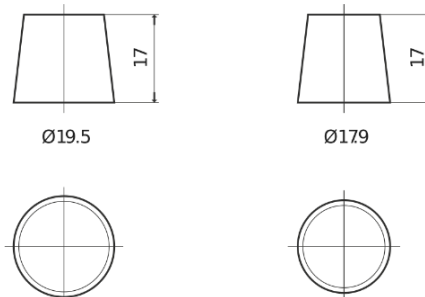

**Product overview**

Batteries for Cars

**Power DB621**

Part number	DB621
Technology	Flooded
EAN/GTIN	3661024024549
Voltage	12 V
Capacity	62.0 Ah
CCA	540 A
Length	242 mm
Width	175 mm
Height	190 mm
Box size	L02
Polarity	ETN 1
Terminal Type	EN taper post
Hold Down	B13
Weights (subject of variation)	14.20 kg

**Polarity**

**Terminal Type**

Positive Terminal

Negative Terminal

**Hold Down**

Design, features and specifications are subject to change without notice. We disclaim any representation or warranty, express or implied, concerning the data or recommendations, and in no event shall be liable for any loss or damage claimed to have arisen as a result. Some products may not be available in your local market.