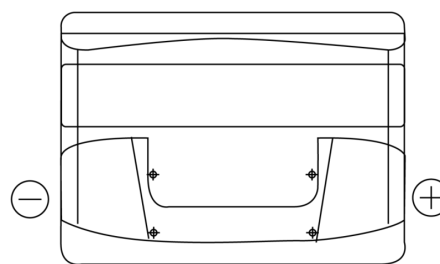

**Product overview**

Batteries for Cars

**Power DB500**

Part number	DB500
Technology	Flooded
EAN/GTIN	3661024024518
Voltage	12 V
Capacity	50.0 Ah
CCA	450 A
Length	207 mm
Width	175 mm
Height	190 mm
Box size	L01
Polarity	ETN 0
Terminal Type	EN taper post
Hold Down	B13
Weights (subject of variation)	12.20 kg

**Polarity**

**Terminal Type**

Positive Terminal

Negative Terminal

**Hold Down**

Design, features and specifications are subject to change without notice. We disclaim any representation or warranty, express or implied, concerning the data or recommendations, and in no event shall be liable for any loss or damage claimed to have arisen as a result. Some products may not be available in your local market.