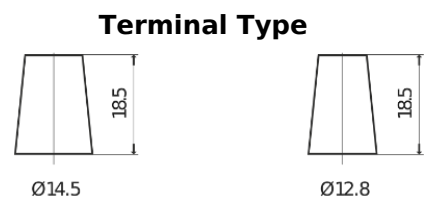

**Product overview**

Batteries for Cars

**Power DB457**

Part number	DB457
Technology	Flooded
EAN/GTIN	3661024024365
Voltage	12 V
Capacity	45.0 Ah
CCA	330 A
Length	237 mm
Width	127 mm
Height	227 mm
Box size	B24
Polarity	ETN 1
Terminal Type	JIS taper post
Hold Down	B0
Weights (subject of variation)	11.40 kg