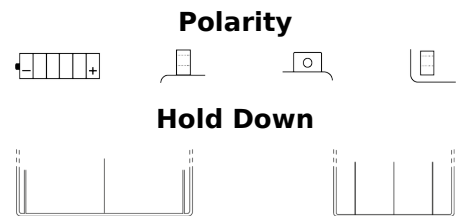

**Product overview**

Batteries for Motorcycles, ATVs, Snowmobiles, Garden

**Conventional E60-N30L-A**

Part number	E60-N30L-A
Technology	Flooded
EAN/GTIN	3661024033602
Voltage	12 V
Capacity	30 Ah
CCA	300 A
Length	185 mm
Width	130 mm
Height	170 mm
Box size	C68
Polarity	ETN 0
Terminal Type	M11
Hold Down	B0
Weights (subject of variation)	8.90 kg