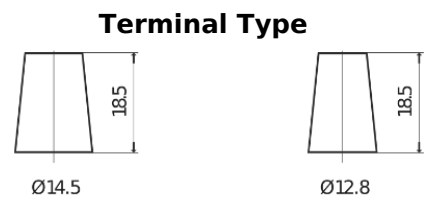

**Product overview**

Batteries for Cars

**Power DB357**

Part number	DB357
Technology	Flooded
EAN/GTIN	3661024024341
Voltage	12 V
Capacity	35.0 Ah
CCA	240 A
Length	187 mm
Width	127 mm
Height	220 mm
Box size	B19
Polarity	ETN 1
Terminal Type	JIS taper post
Hold Down	B0
Weights (subject of variation)	8.90 kg