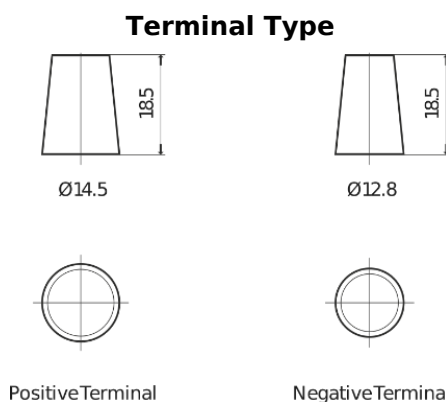

Product overview

Batteries for Cars

Power DB357

Part number	DB357
Technology	Flooded
EAN/GTIN	3661024024341
Voltage	12 V
Capacity	35.0 Ah
CCA	240 A
Length	187 mm
Width	127 mm
Height	220 mm
Box size	B19
Polarity	ETN 1
Terminal Type	JIS taper post
Hold Down	B0
Weights (subject of variation)	8.90 kg