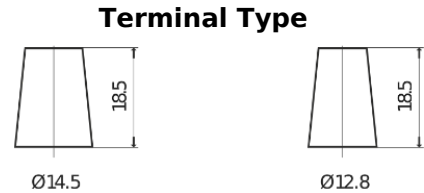

Product overview

Batteries for Cars

Power DB356

Part number	DB356
Technology	Flooded
EAN/GTIN	3661024024334
Voltage	12 V
Capacity	35.0 Ah
CCA	240 A
Length	187 mm
Width	127 mm
Height	220 mm
Box size	B19
Polarity	ETN 0
Terminal Type	JIS taper post
Hold Down	B0
Weights (subject of variation)	8.90 kg