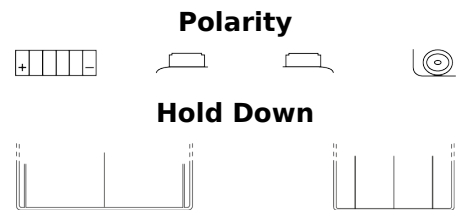

Product overview

Batteries for Motorcycles, ATVs, Snowmobiles, Garden

GEL GEL12-14

Part number	GEL12-14
Technology	GEL
EAN/GTIN	3661024035200
Voltage	12 V
Capacity	14 Ah
CCA	150 A
Length	150 mm
Width	90 mm
Height	145 mm
Box size	C56
Polarity	ETN 1
Terminal Type	Female M6
Hold Down	B0
Weights (subject of variation)	5.10 kg