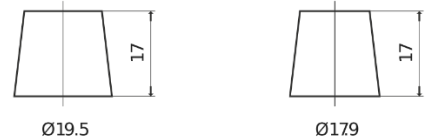

**Product overview**

Batteries for Trucks, Buses, Construction, Agriculture

**StartPRO EG1402**

Part number	EG1402
Technology	Flooded
EAN/GTIN	3661024035347
Voltage	12 V
Capacity	140 Ah
CCA	900 A
Length	508 mm
Width	175 mm
Height	205 mm
Box size	ATM
Polarity	ETN 0
Terminal Type	EN taper post
Hold Down	B1
Weights (subject of variation)	33.80 kg

**Polarity**

**Terminal Type**

Positive Terminal

Negative Terminal

**Hold Down**

Design, features and specifications are subject to change without notice. We disclaim any representation or warranty, express or implied, concerning the data or recommendations, and in no event shall be liable for any loss or damage claimed to have arisen as a result. Some products may not be available in your local market.