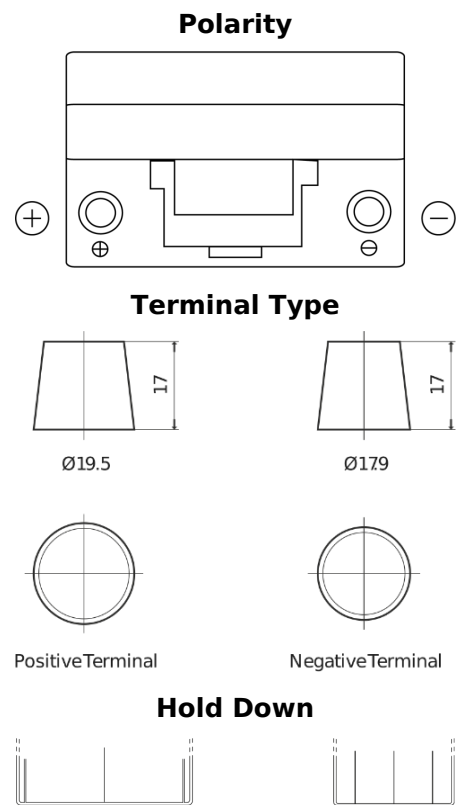

**Product overview**

Batteries for Marine and Leisure

**Dual EFB TZ650**

Part number	TZ650
Technology	EFB
EAN/GTIN	3661024057486
Voltage	12 V
Capacity	75.0 Ah
CCA	750 A
Watt hour	650 Wh
Length	260 mm
Width	173 mm
Height	222 mm
Box size	D26
Polarity	ETN 1
Terminal Type	EN taper post
Hold Down	B0
Weights (subject of variation)	19.00 kg