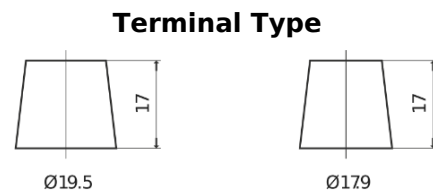

**Product overview**

Batteries for Trucks, Buses, Construction, Agriculture

**EndurancePRO EFB TX1803**

Part number	TX1803
Technology	EFB
EAN/GTIN	3661024056625
Voltage	12 V
Capacity	180.0 Ah
CCA	1000 A
Length	513 mm
Width	223 mm
Height	223 mm
Box size	D05
Polarity	ETN 3
Terminal Type	EN taper post
Hold Down	B0
Weights (subject of variation)	46.10 kg