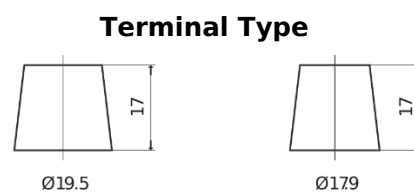

**Product overview**

Batteries for Marine and Leisure

**Vintage EU260-6**

Part number	EU260-6
Technology	Flooded
EAN/GTIN	3661024036115
Voltage	6 V
Capacity	260 Ah
CCA	1300 A
Length	345 mm
Width	172 mm
Height	286 mm
Box size	M08
Polarity	ETN 0
Terminal Type	EN taper post
Hold Down	B0
Weights (subject of variation)	39.10 kg