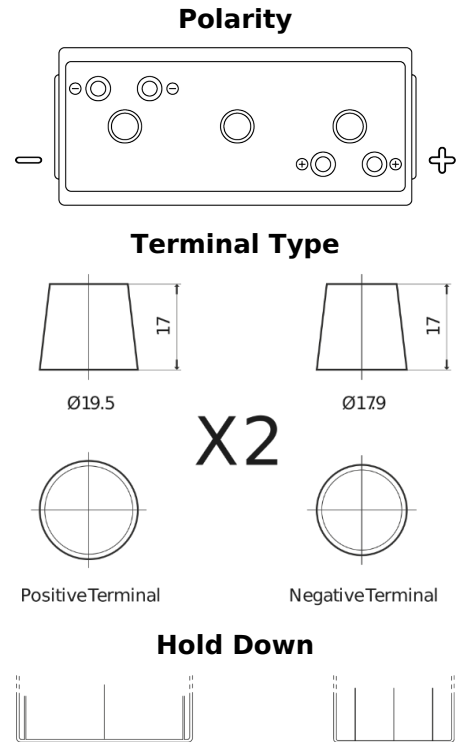

Product overview

Batteries for Marine and Leisure

Vintage EU200-6

Part number	EU200-6
Technology	Flooded
EAN/GTIN	3661024036139
Voltage	6 V
Capacity	200 Ah
CCA	1150 A
Length	398 mm
Width	174 mm
Height	234 mm
Box size	M06
Polarity	ETN 0
Terminal Type	Twin EN taper posts
Hold Down	B0
Weights (subject of variation)	27.80 kg