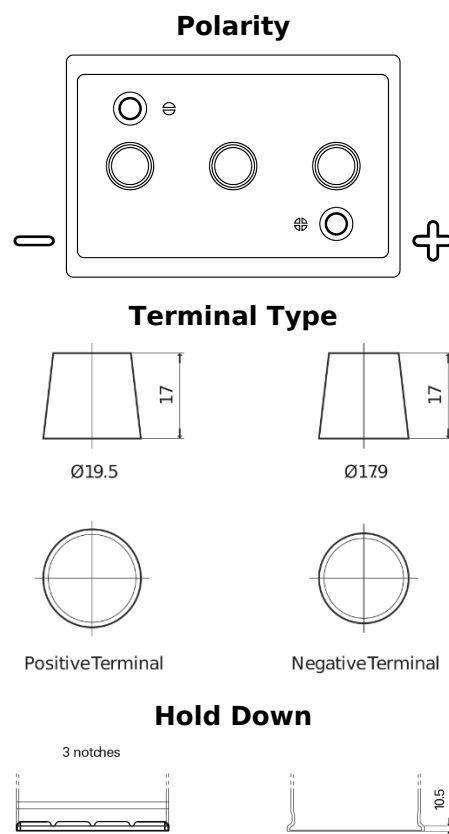

Product overview

Batteries for Marine and Leisure

Vintage EU140-6

Part number	EU140-6
Technology	Flooded
EAN/GTIN	3661024036153
Voltage	6 V
Capacity	140 Ah
CCA	900 A
Length	257 mm
Width	175 mm
Height	236 mm
Box size	M04
Polarity	ETN 0
Terminal Type	EN taper post
Hold Down	B1
Weights (subject of variation)	18.40 kg