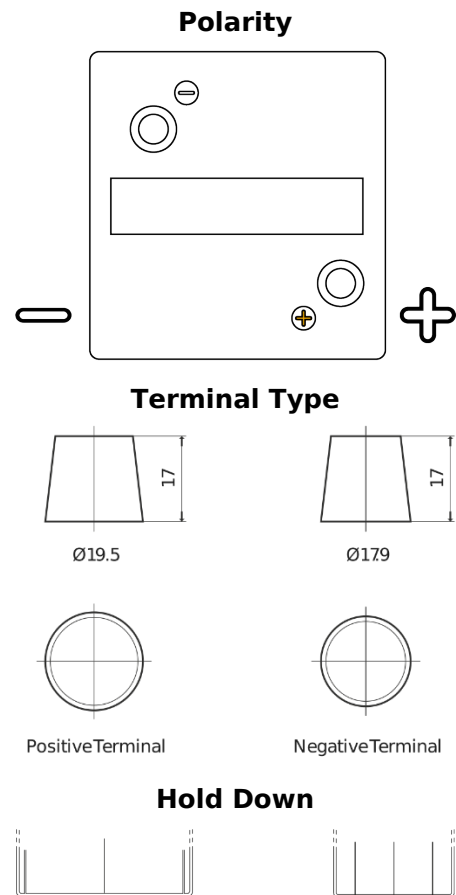

Product overview

Batteries for Marine and Leisure

Vintage EU80-6

Part number	EU80-6
Technology	Flooded
EAN/GTIN	3661024036160
Voltage	6 V
Capacity	80 Ah
CCA	600 A
Length	158 mm
Width	165 mm
Height	220 mm
Box size	M02
Polarity	ETN 0
Terminal Type	EN taper post
Hold Down	B0
Weights (subject of variation)	11.00 kg