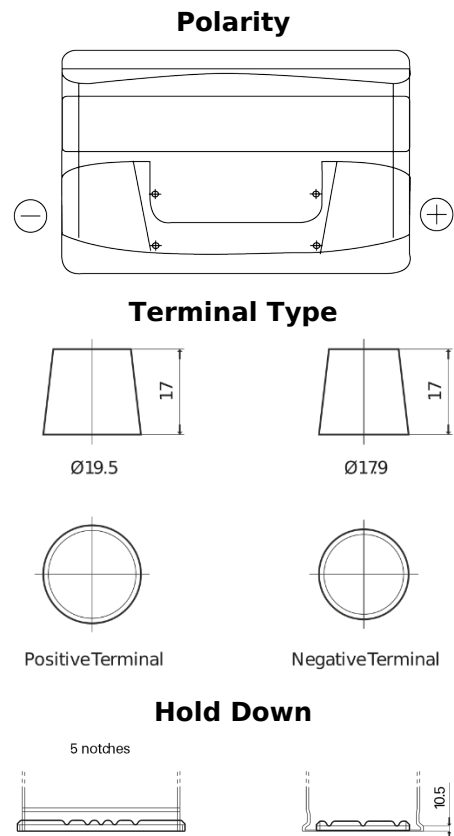

Product overview

Batteries for Cars

Technica TB852

Part number	TB852
Technology	Flooded
EAN/GTIN	3661024054669
Voltage	12 V
Capacity	85 Ah
CCA	760 A
Length	353 mm
Width	175 mm
Height	175 mm
Box size	LB5
Polarity	ETN 0
Terminal Type	EN taper post
Hold Down	B13
Weights (subject of variation)	19.40 kg