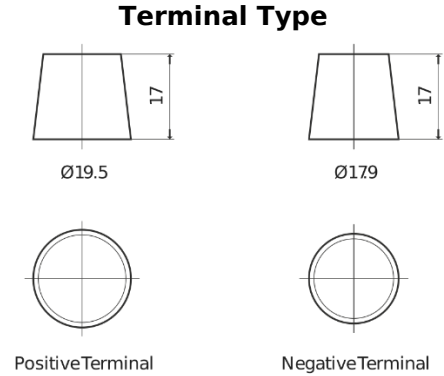

Product overview

Batteries for Cars

Formula FB852

Part number	FB852
Technology	Flooded
EAN/GTIN	3661024044660
Voltage	12 V
Capacity	85 Ah
CCA	760 A
Length	353 mm
Width	175 mm
Height	175 mm
Box size	LB5
Polarity	ETN 0
Terminal Type	EN taper post
Hold Down	B13
Weights (subject of variation)	19.40 kg