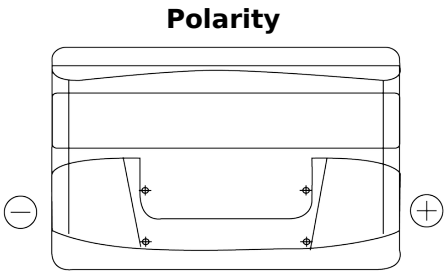

Product overview

Batteries for Cars

Formula FB852

Part number	FB852
Technology	Flooded
EAN/GTIN	3661024044660
Voltage	12 V
Capacity	85 Ah
CCA	760 A
Length	353 mm
Width	175 mm
Height	175 mm
Box size	LB5
Polarity	ETN 0
Terminal Type	EN taper post
Hold Down	B13
Weights (subject of variation)	19.40 kg