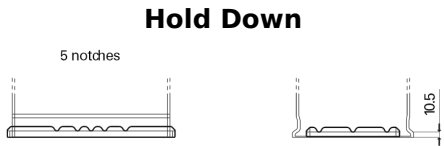

Product overview

Batteries for Cars

Formula FB852

Part number	FB852
Technology	Flooded
EAN/GTIN	3661024044660
Voltage	12 V
Capacity	85 Ah
CCA	760 A
Length	353 mm
Width	175 mm
Height	175 mm
Box size	LB5
Polarity	ETN 0
Terminal Type	EN taper post
Hold Down	B13
Weights (subject of variation)	19.40 kg