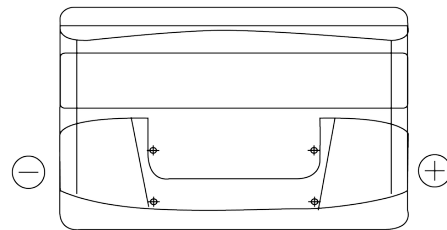

Product overview

Batteries for Cars

Excell EB852

Part number	EB852
Technology	Flooded
EAN/GTIN	3661024034661
Voltage	12 V
Capacity	85 Ah
CCA	760 A
Length	353 mm
Width	175 mm
Height	175 mm
Box size	LB5
Polarity	ETN 0
Terminal Type	EN taper post
Hold Down	B13
Weights (subject of variation)	19.40 kg

Polarity

Terminal Type

Positive Terminal

Negative Terminal

Hold Down

Design, features and specifications are subject to change without notice. We disclaim any representation or warranty, express or implied, concerning the data or recommendations, and in no event shall be liable for any loss or damage claimed to have arisen as a result. Some products may not be available in your local market.