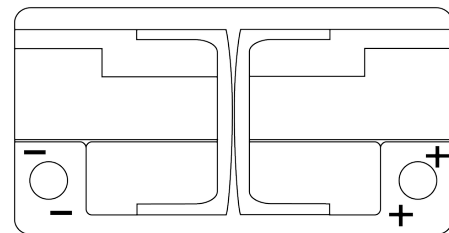

Product overview

Batteries for Cars

Premium EA852

Part number	EA852
Technology	Flooded
EAN/GTIN	3661024034296
Voltage	12 V
Capacity	85 Ah
CCA	800 A
Length	315 mm
Width	175 mm
Height	175 mm
Box size	LB4
Polarity	ETN 0
Terminal Type	EN taper post
Hold Down	B13
Weights (subject of variation)	18.60 kg

Polarity

Terminal Type

Positive Terminal

Negative Terminal

Hold Down

Design, features and specifications are subject to change without notice. We disclaim any representation or warranty, express or implied, concerning the data or recommendations, and in no event shall be liable for any loss or damage claimed to have arisen as a result. Some products may not be available in your local market.