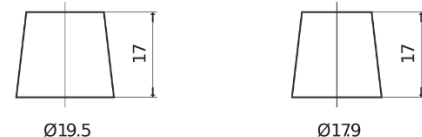

Terminal Type

Positive Terminal

Negative Terminal