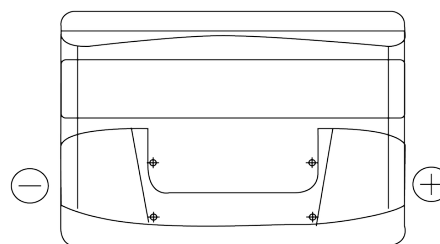

Product overview

Batteries for Cars

Formula FB802

Part number	FB802
Technology	Flooded
EAN/GTIN	3661024044653
Voltage	12 V
Capacity	80 Ah
CCA	700 A
Length	315 mm
Width	175 mm
Height	175 mm
Box size	LB4
Polarity	ETN 0
Terminal Type	EN taper post
Hold Down	B13
Weights (subject of variation)	17.80 kg

Polarity

Terminal Type

Positive Terminal

Negative Terminal

Hold Down

Design, features and specifications are subject to change without notice. We disclaim any representation or warranty, express or implied, concerning the data or recommendations, and in no event shall be liable for any loss or damage claimed to have arisen as a result. Some products may not be available in your local market.