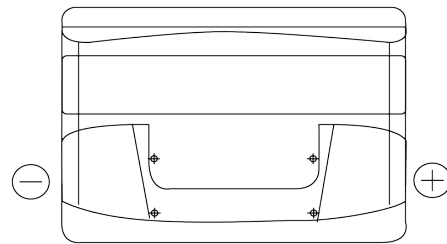

Product overview

Batteries for Cars

Excell EB802

| | |
|--------------------------------|---------------|
| Part number | EB802 |
| Technology | Flooded |
| EAN/GTIN | 3661024034654 |
| Voltage | 12 V |
| Capacity | 80 Ah |
| CCA | 700 A |
| Length | 315 mm |
| Width | 175 mm |
| Height | 175 mm |
| Box size | LB4 |
| Polarity | ETN 0 |
| Terminal Type | EN taper post |
| Hold Down | B13 |
| Weights (subject of variation) | 17.80 kg |

Polarity

Terminal Type

Hold Down

Design, features and specifications are subject to change without notice. We disclaim any representation or warranty, express or implied, concerning the data or recommendations, and in no event shall be liable for any loss or damage claimed to have arisen as a result. Some products may not be available in your local market.