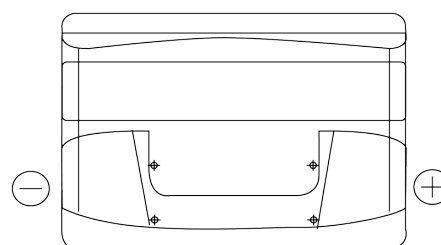

**Product overview**

Batteries for Cars

**Power DB802**

Part number	DB802
Technology	Flooded
EAN/GTIN	3661024024655
Voltage	12 V
Capacity	80 Ah
CCA	700 A
Length	315 mm
Width	175 mm
Height	175 mm
Box size	LB4
Polarity	ETN 0
Terminal Type	EN taper post
Hold Down	B13
Weights (subject of variation)	17.80 kg

**Polarity**

**Terminal Type**

Positive Terminal

Negative Terminal

**Hold Down**

Design, features and specifications are subject to change without notice. We disclaim any representation or warranty, express or implied, concerning the data or recommendations, and in no event shall be liable for any loss or damage claimed to have arisen as a result. Some products may not be available in your local market.