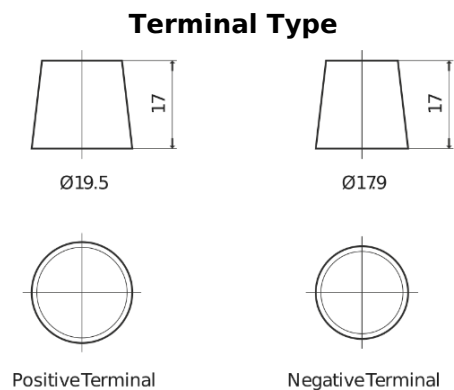

Product overview

Batteries for Trucks, Buses, Construction, Agriculture

PowerPRO Agri&Construction TJ1723

Part number	TJ1723
Technology	Flooded
EAN/GTIN	3661024056731
Voltage	12 V
Capacity	172.0 Ah
CCA	1390 A
Length	513 mm
Width	223 mm
Height	223 mm
Box size	D05
Polarity	ETN 3
Terminal Type	EN taper post
Hold Down	B0
Weights (subject of variation)	48.80 kg