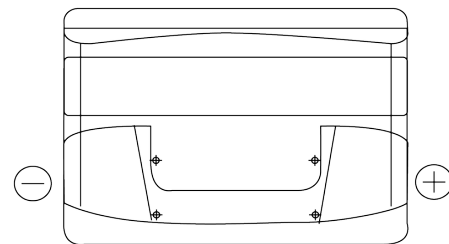

Product overview

Batteries for Cars

Technica TB712

Part number	TB712
Technology	Flooded
EAN/GTIN	3661024054645
Voltage	12 V
Capacity	71 Ah
CCA	670 A
Length	278 mm
Width	175 mm
Height	175 mm
Box size	LB3
Polarity	ETN 0
Terminal Type	EN taper post
Hold Down	B13
Weights (subject of variation)	15.30 kg

Polarity

Terminal Type

Positive Terminal

Negative Terminal

Hold Down

Design, features and specifications are subject to change without notice. We disclaim any representation or warranty, express or implied, concerning the data or recommendations, and in no event shall be liable for any loss or damage claimed to have arisen as a result. Some products may not be available in your local market.