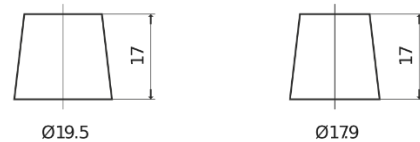

Product overview

Batteries for Cars

Technica TB712

Part number	TB712
Technology	Flooded
EAN/GTIN	3661024054645
Voltage	12 V
Capacity	71 Ah
CCA	670 A
Length	278 mm
Width	175 mm
Height	175 mm
Box size	LB3
Polarity	ETN 0
Terminal Type	EN taper post
Hold Down	B13
Weights (subject of variation)	15.30 kg

Polarity

Terminal Type

Positive Terminal

Negative Terminal

Hold Down

Design, features and specifications are subject to change without notice. We disclaim any representation or warranty, express or implied, concerning the data or recommendations, and in no event shall be liable for any loss or damage claimed to have arisen as a result. Some products may not be available in your local market.