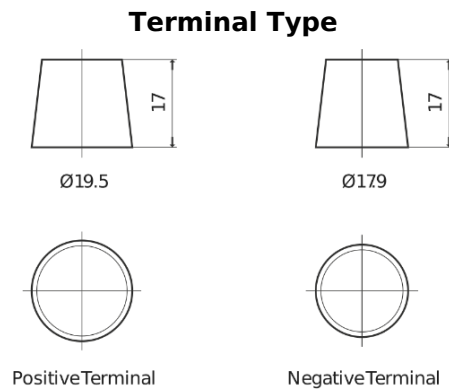

**Product overview**

Batteries for Trucks, Buses, Construction, Agriculture

**StartPRO TG2254**

Part number	TG2254
Technology	Flooded
EAN/GTIN	3661024057448
Voltage	12 V
Capacity	225.0 Ah
CCA	1200 A
Length	518 mm
Width	274 mm
Height	240 mm
Box size	D06
Polarity	ETN 4
Terminal Type	EN taper post
Hold Down	B0
Weights (subject of variation)	54.90 kg