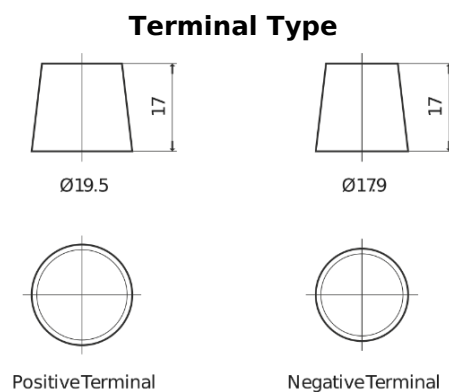

Product overview

Batteries for Trucks, Buses, Construction, Agriculture

StartPRO TG2253

Part number	TG2253
Technology	Flooded
EAN/GTIN	3661024057431
Voltage	12 V
Capacity	225.0 Ah
CCA	1200 A
Length	518 mm
Width	274 mm
Height	240 mm
Box size	D06
Polarity	ETN 3
Terminal Type	EN taper post
Hold Down	B0
Weights (subject of variation)	54.90 kg