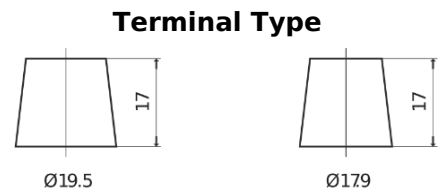

**Product overview**

Batteries for Trucks, Buses, Construction, Agriculture

**StartPRO TG1403**

Part number	TG1403
Technology	Flooded
EAN/GTIN	3661024055420
Voltage	12 V
Capacity	140.0 Ah
CCA	800 A
Length	513 mm
Width	189 mm
Height	223 mm
Box size	D04
Polarity	ETN 3
Terminal Type	EN taper post
Hold Down	B0
Weights (subject of variation)	34.10 kg