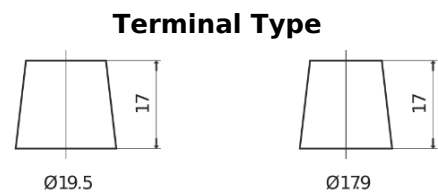

**Product overview**

Batteries for Trucks, Buses, Construction, Agriculture

**StartPRO TG1403**

|                                |               |
|--------------------------------|---------------|
| Part number                    | TG1403        |
| Technology                     | Flooded       |
| EAN/GTIN                       | 3661024055420 |
| Voltage                        | 12 V          |
| Capacity                       | 140.0 Ah      |
| CCA                            | 800 A         |
| Length                         | 513 mm        |
| Width                          | 189 mm        |
| Height                         | 223 mm        |
| Box size                       | D04           |
| Polarity                       | ETN 3         |
| Terminal Type                  | EN taper post |
| Hold Down                      | B0            |
| Weights (subject of variation) | 34.10 kg      |