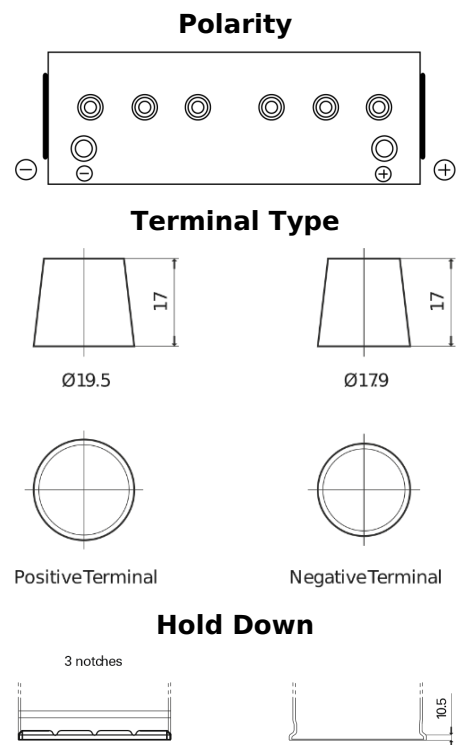

Product overview

Batteries for Trucks, Buses, Construction, Agriculture

StartPRO TG1402

Part number	TG1402
Technology	Flooded
EAN/GTIN	3661024055345
Voltage	12 V
Capacity	140.0 Ah
CCA	900 A
Length	508 mm
Width	175 mm
Height	205 mm
Box size	ATM
Polarity	ETN 0
Terminal Type	EN taper post
Hold Down	B1
Weights (subject of variation)	33.80 kg