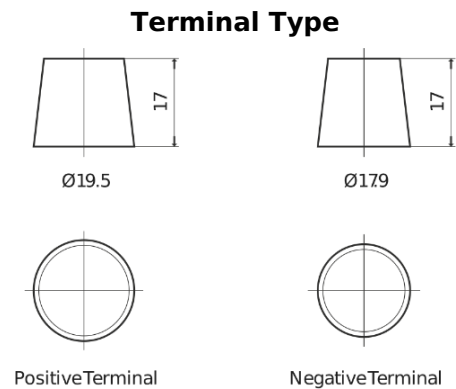

Product overview

Batteries for Trucks, Buses, Construction, Agriculture

StartPRO TG1353

Part number	TG1353
Technology	Flooded
EAN/GTIN	3661024055543
Voltage	12 V
Capacity	135.0 Ah
CCA	1000 A
Length	514 mm
Width	218 mm
Height	210 mm
Box size	DB9
Polarity	ETN 3
Terminal Type	EN taper post
Hold Down	B0
Weights (subject of variation)	39.80 kg