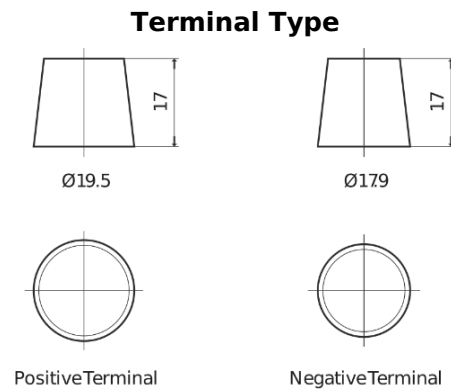

**Product overview**

Batteries for Trucks, Buses, Construction, Agriculture

**StartPRO TG1353**

Part number	TG1353
Technology	Flooded
EAN/GTIN	3661024055543
Voltage	12 V
Capacity	135.0 Ah
CCA	1000 A
Length	514 mm
Width	218 mm
Height	210 mm
Box size	DB9
Polarity	ETN 3
Terminal Type	EN taper post
Hold Down	B0
Weights (subject of variation)	39.80 kg