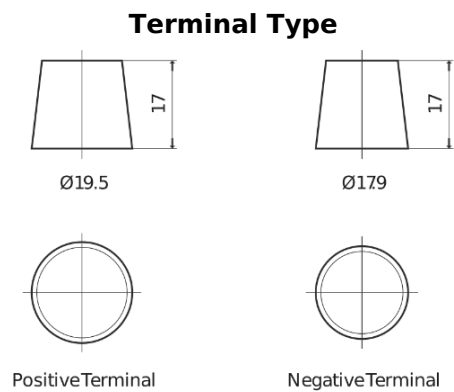

**Product overview**

Batteries for Trucks, Buses, Construction, Agriculture

**StartPRO TG1100**

Part number	TG1100
Technology	Flooded
EAN/GTIN	3661024055376
Voltage	12 V
Capacity	110.0 Ah
CCA	750 A
Length	349 mm
Width	175 mm
Height	235 mm
Box size	D02
Polarity	ETN 0
Terminal Type	EN taper post
Hold Down	B0
Weights (subject of variation)	25.40 kg