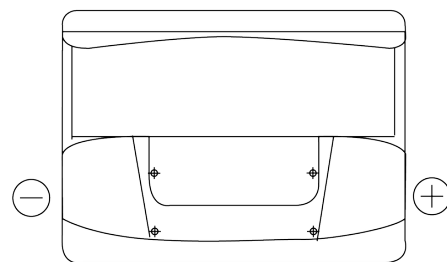

**Product overview**

Batteries for Cars

**Technica TB602**

Part number	TB602
Technology	Flooded
EAN/GTIN	3661024054638
Voltage	12 V
Capacity	60 Ah
CCA	540 A
Length	242 mm
Width	175 mm
Height	175 mm
Box size	LB2
Polarity	ETN 0
Terminal Type	EN taper post
Hold Down	B13
Weights (subject of variation)	12.90 kg

**Polarity**

**Terminal Type**

Positive Terminal

Negative Terminal

**Hold Down**

Design, features and specifications are subject to change without notice. We disclaim any representation or warranty, express or implied, concerning the data or recommendations, and in no event shall be liable for any loss or damage claimed to have arisen as a result. Some products may not be available in your local market.