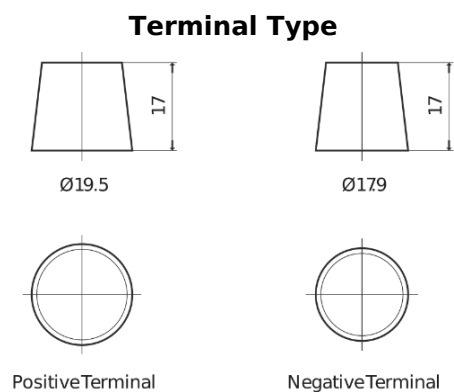

Product overview

Batteries for Trucks, Buses, Construction, Agriculture

PowerPRO TF1853

Part number	TF1853
Technology	Flooded
EAN/GTIN	3661024055314
Voltage	12 V
Capacity	185.0 Ah
CCA	1150 A
Length	513 mm
Width	223 mm
Height	223 mm
Box size	D05
Polarity	ETN 3
Terminal Type	EN taper post
Hold Down	B0
Weights (subject of variation)	43.90 kg