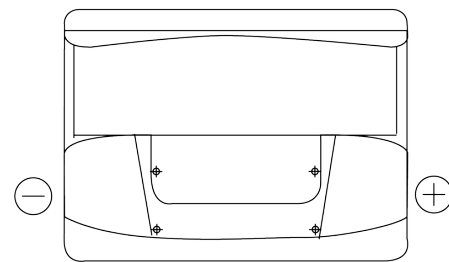

Product overview

Batteries for Cars

Formula FB602

Part number	FB602
Technology	Flooded
EAN/GTIN	3661024044639
Voltage	12 V
Capacity	60 Ah
CCA	540 A
Length	242 mm
Width	175 mm
Height	175 mm
Box size	LB2
Polarity	ETN 0
Terminal Type	EN taper post
Hold Down	B13
Weights (subject of variation)	12.90 kg

Polarity

Terminal Type

Positive Terminal

Negative Terminal

Hold Down

Design, features and specifications are subject to change without notice. We disclaim any representation or warranty, express or implied, concerning the data or recommendations, and in no event shall be liable for any loss or damage claimed to have arisen as a result. Some products may not be available in your local market.