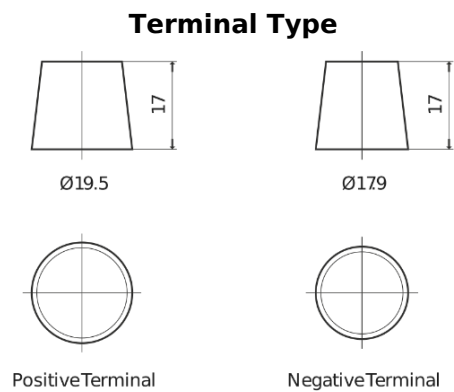

Product overview

Batteries for Trucks, Buses, Construction, Agriculture

PowerPRO TF1251

Part number	TF1251
Technology	Flooded
EAN/GTIN	3661024057684
Voltage	12 V
Capacity	125.0 Ah
CCA	850 A
Length	349 mm
Width	175 mm
Height	285 mm
Box size	D03
Polarity	ETN 1
Terminal Type	EN taper post
Hold Down	B0
Weights (subject of variation)	31.00 kg