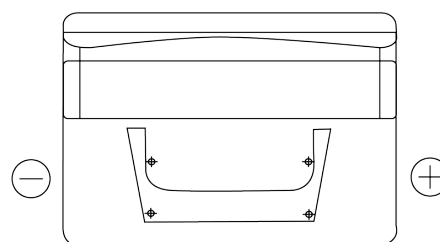

Product overview

Batteries for Cars

Standard TC542

Part number	TC542
Technology	Flooded
EAN/GTIN	3661024054850
Voltage	12 V
Capacity	54 Ah
CCA	500 A
Length	242 mm
Width	175 mm
Height	175 mm
Box size	LB2
Polarity	ETN 0
Terminal Type	EN taper post
Hold Down	B13
Weights (subject of variation)	12.90 kg

Polarity

Terminal Type

Positive Terminal

Negative Terminal

Hold Down

Design, features and specifications are subject to change without notice. We disclaim any representation or warranty, express or implied, concerning the data or recommendations, and in no event shall be liable for any loss or damage claimed to have arisen as a result. Some products may not be available in your local market.