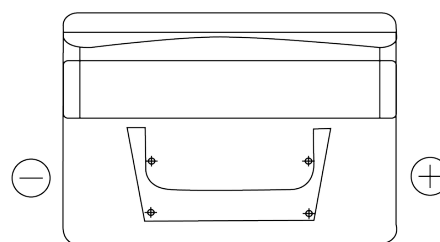

Product overview

Batteries for Cars

Classic EC542

Part number	EC542
Technology	Flooded
EAN/GTIN	3661024034852
Voltage	12 V
Capacity	54 Ah
CCA	500 A
Length	242 mm
Width	175 mm
Height	175 mm
Box size	LB2
Polarity	ETN 0
Terminal Type	EN taper post
Hold Down	B13
Weights (subject of variation)	12.90 kg

Polarity

Terminal Type

Positive Terminal

Negative Terminal

Hold Down

Design, features and specifications are subject to change without notice. We disclaim any representation or warranty, express or implied, concerning the data or recommendations, and in no event shall be liable for any loss or damage claimed to have arisen as a result. Some products may not be available in your local market.