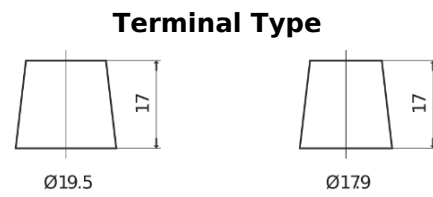

Product overview

Batteries for Trucks, Buses, Construction, Agriculture

Endurance+PRO Gel TD2103T

Part number	TD2103T
Technology	GEL
EAN/GTIN	3661024057462
Voltage	12 V
Capacity	210.0 Ah
CCA	800 A
Length	518 mm
Width	274 mm
Height	240 mm
Box size	D06
Polarity	ETN 3
Terminal Type	EN taper post
Hold Down	B0
Weights (subject of variation)	66.00 kg