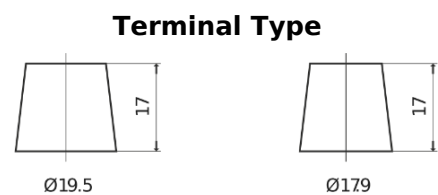

Product overview

Batteries for Trucks, Buses, Construction, Agriculture

Endurance+PRO Gel TD2103

Part number	TD2103
Technology	GEL
EAN/GTIN	3661024057103
Voltage	12 V
Capacity	210.0 Ah
CCA	1030 A
Length	518 mm
Width	274 mm
Height	240 mm
Box size	D06
Polarity	ETN 3
Terminal Type	EN taper post
Hold Down	B0
Weights (subject of variation)	63.50 kg