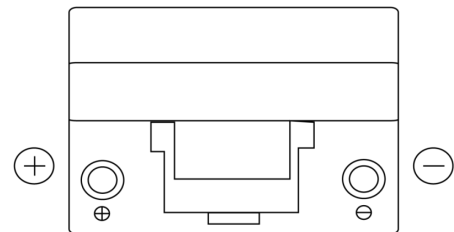

**Product overview**

Batteries for Cars

**Standard TC905**

Part number	TC905
Technology	Flooded
EAN/GTIN	3661024054768
Voltage	12 V
Capacity	90.0 Ah
CCA	680 A
Length	306 mm
Width	173 mm
Height	222 mm
Box size	D31
Polarity	ETN 1
Terminal Type	EN taper post
Hold Down	Korean B1
Weights (subject of variation)	19.90 kg

**Polarity**

**Terminal Type**

**Hold Down**

Design, features and specifications are subject to change without notice. We disclaim any representation or warranty, express or implied, concerning the data or recommendations, and in no event shall be liable for any loss or damage claimed to have arisen as a result. Some products may not be available in your local market.