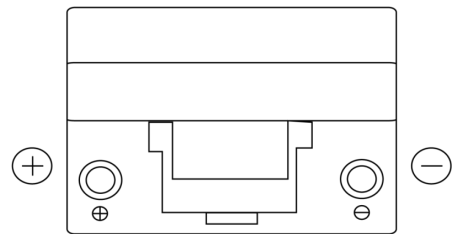

Product overview

Batteries for Cars

Standard TC905

Part number	TC905
Technology	Flooded
EAN/GTIN	3661024054768
Voltage	12 V
Capacity	90.0 Ah
CCA	680 A
Length	306 mm
Width	173 mm
Height	222 mm
Box size	D31
Polarity	ETN 1
Terminal Type	EN taper post
Hold Down	Korean B1
Weights (subject of variation)	19.90 kg

Polarity

Terminal Type

Positive Terminal

Negative Terminal

Hold Down

Design, features and specifications are subject to change without notice. We disclaim any representation or warranty, express or implied, concerning the data or recommendations, and in no event shall be liable for any loss or damage claimed to have arisen as a result. Some products may not be available in your local market.