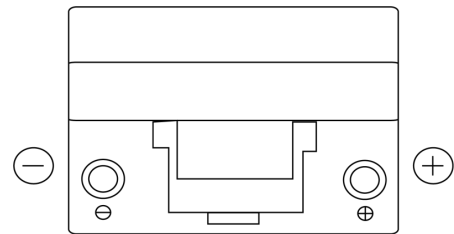

**Product overview**

Batteries for Cars

**Standard TC904**

Part number	TC904
Technology	Flooded
EAN/GTIN	3661024054751
Voltage	12 V
Capacity	90.0 Ah
CCA	680 A
Length	306 mm
Width	173 mm
Height	222 mm
Box size	D31
Polarity	ETN 0
Terminal Type	EN taper post
Hold Down	Korean B1
Weights (subject of variation)	19.90 kg

**Polarity**

**Terminal Type**

Positive Terminal

Negative Terminal

**Hold Down**

Design, features and specifications are subject to change without notice. We disclaim any representation or warranty, express or implied, concerning the data or recommendations, and in no event shall be liable for any loss or damage claimed to have arisen as a result. Some products may not be available in your local market.