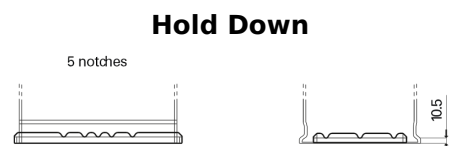

Product overview

Batteries for Cars

Premium EA472

Part number	EA472
Technology	Flooded
EAN/GTIN	3661024034265
Voltage	12 V
Capacity	47 Ah
CCA	450 A
Length	207 mm
Width	175 mm
Height	175 mm
Box size	LB1
Polarity	ETN 0
Terminal Type	EN taper post
Hold Down	B13
Weights (subject of variation)	11.40 kg