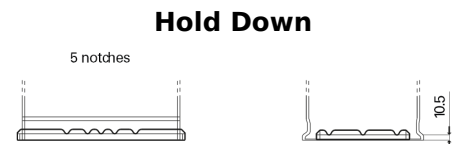

**Product overview**

Batteries for Cars

**Standard TC652**

Part number	TC652
Technology	Flooded
EAN/GTIN	3661024054867
Voltage	12 V
Capacity	65.0 Ah
CCA	540 A
Length	278 mm
Width	175 mm
Height	175 mm
Box size	LB3
Polarity	ETN 0
Terminal Type	EN taper post
Hold Down	B13
Weights (subject of variation)	14.50 kg