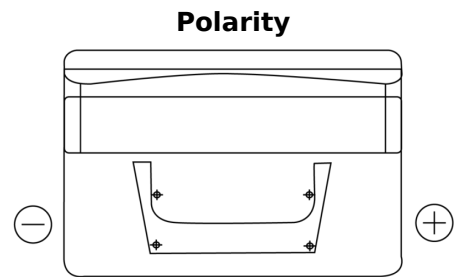

**Product overview**

Batteries for Cars

**Standard TC652**

Part number	TC652
Technology	Flooded
EAN/GTIN	3661024054867
Voltage	12 V
Capacity	65.0 Ah
CCA	540 A
Length	278 mm
Width	175 mm
Height	175 mm
Box size	LB3
Polarity	ETN 0
Terminal Type	EN taper post
Hold Down	B13
Weights (subject of variation)	14.50 kg