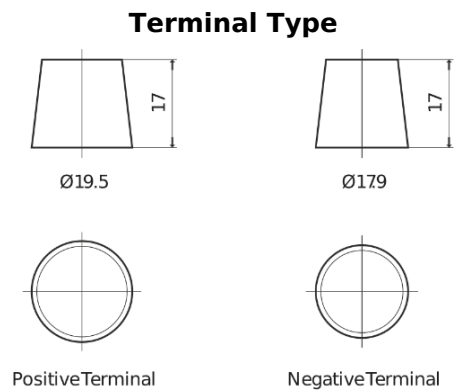

**Product overview**

Batteries for Cars

**Standard TC652**

Part number	TC652
Technology	Flooded
EAN/GTIN	3661024054867
Voltage	12 V
Capacity	65.0 Ah
CCA	540 A
Length	278 mm
Width	175 mm
Height	175 mm
Box size	LB3
Polarity	ETN 0
Terminal Type	EN taper post
Hold Down	B13
Weights (subject of variation)	14.50 kg