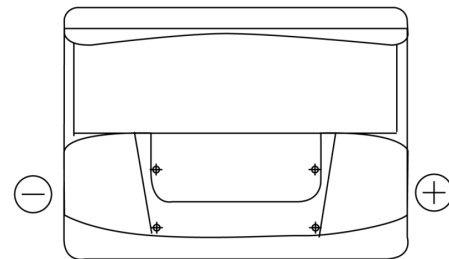

**Product overview**

Batteries for Cars

**Standard TC550**

Part number	TC550
Technology	Flooded
EAN/GTIN	3661024054805
Voltage	12 V
Capacity	55.0 Ah
CCA	460 A
Length	242 mm
Width	175 mm
Height	190 mm
Box size	L02
Polarity	ETN 0
Terminal Type	EN taper post
Hold Down	B13
Weights (subject of variation)	13.50 kg

**Polarity**

**Terminal Type**

Positive Terminal

Negative Terminal

**Hold Down**

Design, features and specifications are subject to change without notice. We disclaim any representation or warranty, express or implied, concerning the data or recommendations, and in no event shall be liable for any loss or damage claimed to have arisen as a result. Some products may not be available in your local market.