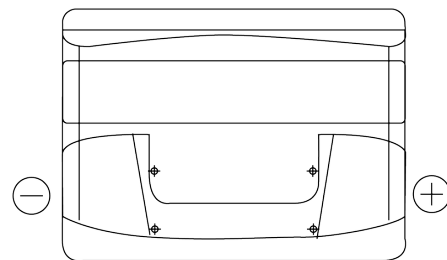

Product overview

Batteries for Cars

Technica TB442

Part number	TB442
Technology	Flooded
EAN/GTIN	3661024054607
Voltage	12 V
Capacity	44 Ah
CCA	420 A
Length	207 mm
Width	175 mm
Height	175 mm
Box size	LB1
Polarity	ETN 0
Terminal Type	EN taper post
Hold Down	B13
Weights (subject of variation)	10.60 kg

Polarity

Terminal Type

Positive Terminal

Negative Terminal

Hold Down

Design, features and specifications are subject to change without notice. We disclaim any representation or warranty, express or implied, concerning the data or recommendations, and in no event shall be liable for any loss or damage claimed to have arisen as a result. Some products may not be available in your local market.