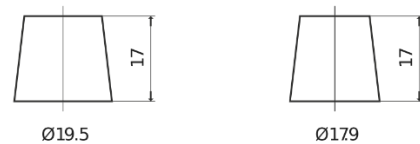

Product overview

Batteries for Cars

Technica TB442

Part number	TB442
Technology	Flooded
EAN/GTIN	3661024054607
Voltage	12 V
Capacity	44 Ah
CCA	420 A
Length	207 mm
Width	175 mm
Height	175 mm
Box size	LB1
Polarity	ETN 0
Terminal Type	EN taper post
Hold Down	B13
Weights (subject of variation)	10.60 kg

Polarity

Terminal Type

Positive Terminal

Negative Terminal

Hold Down

Design, features and specifications are subject to change without notice. We disclaim any representation or warranty, express or implied, concerning the data or recommendations, and in no event shall be liable for any loss or damage claimed to have arisen as a result. Some products may not be available in your local market.